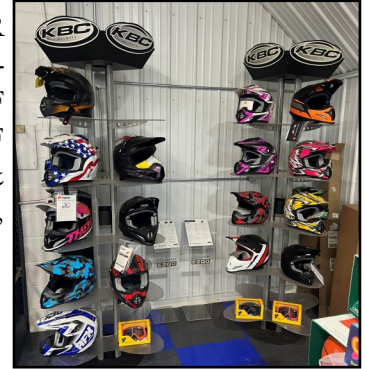

**COMMERCIAL REAL ESTATE, TRUCKS, TRAILERS, COMPACT TRACTORS, NEW & USED EQUIPMENT, ALL PARTS INVENTORY PLUS LARGE SELECTION OF NEW HELMETS, 600 LOTS OF TOYS**

## TRUCKS, TRACTORS, TRAILERS

1991 DODGE DAKOTA SPORT TRUCK V8 ONLY 26,000 ORIGINAL MILES; 1987 DODGE DAKOTA PACE TRUCK W/ MATCHING GO CART; '04 DODGE RAM 1500 TRUCK, 4 DOOR -NICE; '15 KUBOTA BX2670 COMPACT TRACTOR, W/ LOADER, SNOWPLOW, 60" MOWER DECK, ONLY 200 HRS. LIKE NEW; NH T1510 TRACTOR/LOADER/BACKHOE, 4WD LIKE NEW; '21 CUB CADET CC30H LAWN TRACTOR W/ BAGGER; '16 BAD BOY MAVERICK 60" ZERO TURN MOWER; '16 CUB CADET Z FORCE 54" ZERO TURN MOWER; JD 318 LAWN TRACTOR W/ DECK & BLADE; '22 PEQUEA C1500 DUMP TRAILER; '16 PEQUEA 12' TRAILER W/ RAMP GATE; 6'X10' MESH SIDE TRAILER W/ RAMP GATE; PLUS LOTS OF NEW & USED 3PTH. ROTARY MOWERS, SCRAPPERS; LARGE SELECTION OF NEW & USED GENERATORS PUSH MOWERS, HEATERS CHAIN SAWS & PARTS!!!! PLUS ALL TYPES LARGE TOOL BOXES, SHELVING, LIGHTED SIGNS, OFFICE EQUIPMENT. LOTS OF ITEMS NOT LISTED!!!

Selling with 2 auctioneers all day

1 on toys - 1 on equipment & inventory

**EVERYTHING SELLS TO BARE WALLS!!**

**LARGE SELECTION OF 600 NEW FARM TOYS IN BOXES & NEW HELMETS**

**JUST IN TIME FOR CHRISTMAS!!**